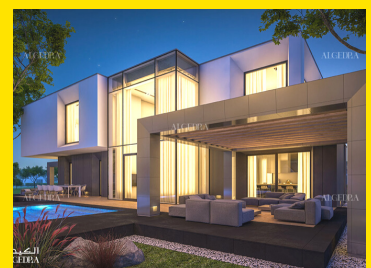

ALGEDRA INTERIORS

The best-designing company in Dubai since 2013

PRODUCING GREAT IDEAS TO BUILD A NEW WORLD OF LEISURE

Report by ALGEDRA

We strongly believe in creativity, we are one of the effective interior design companies in Dubai, UAE. ALGEDRA Interior Design is specialized in providing stunning and excellent interior design services that include creative space planning, designing, and project management for both residential and elegant commercial projects in the Middle East region. We also aim to build strong relationships with our clients. We have impressed the Middle East with our astounding and innovative designs and ideas.

Creating a perfect combination of customer's style and our expert designers was a huge task and we are successful in it.

ALGEDRA provides extraordinary and unique solutions to your units. Our designs consist the combination of Eastern and Western cultures, Greek's architectural art, Italian style, and British innovation making us the best interior design company in Dubai.

OTHER STORIES INSIDE THIS ISSUE:

Producing great
Ideas to build a new
world of leisure