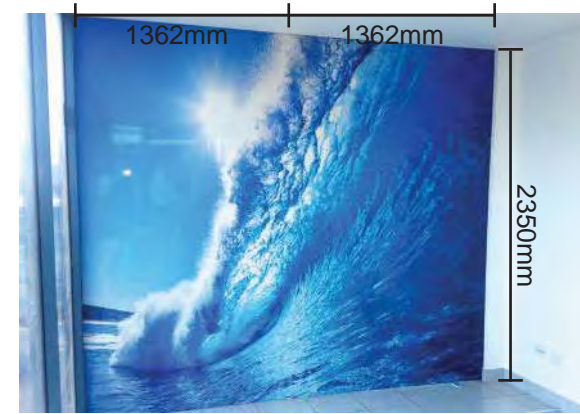

- ✓ Bathroom splashbacks can be made over multiple panels, you are not limited to just one sheet with the image, we can enlarge the image to suit.
- ✓ The vertical orientation of the Bathroom Collection images can be formatted to horizontal orientation for applications such as a matching vanity splashback.
- ✓ If you like the look of tiles for your bathroom, you can select an image from the mosaics range and we will format it to your bathroom size.
- ✓ Smooth Polyurethane Surface.
- ✓ Easy to Clean.
- ✓ No need for a waterproof membrane behind DecoSplash®. DecoSplash® splashback IS the waterproof membrane.