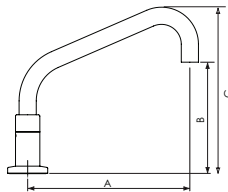

streamline cache outlet range

CACHE BENCH MOUNTED BASIN | BATH | SINK

CACHE CURVED BASIN SPOUT

| | A | B | C |
|-----------------------------|-----|-----|-----|
| SPC001 Fixed Outlet | 115 | 100 | 175 |
| SPC002 Swivel Outlet | 115 | 120 | 195 |
| SPC005 Fixed Outlet | 155 | 98 | 190 |

CACHE WALL MOUNTED BASIN | BATH | SINK

CACHE WALL STANDARD SWIVEL SPOUT

| | A | B | C |
|-------------------|-----|-----|-----|
| SPC110 | 220 | 95 | 175 |
| SPC111 | 270 | 135 | 215 |
| SPC112 | 340 | 160 | 235 |
| Restricted Swivel | | | |
| SPC110R | 220 | 95 | 175 |
| SPC111R | 270 | 135 | 215 |

CACHE HOB STANDARD SWIVEL SPOUT

| | A | B | C |
|-------------------|-----|-----|-----|
| SPC010 | 180 | 100 | 185 |
| SPC011 | 230 | 145 | 225 |
| SPC012 | 300 | 165 | 245 |
| Restricted Swivel | | | |
| SPC011R | 230 | 145 | 225 |

CACHE WALL CURVED SWIVEL SPOUT

| | A | B | C |
|-------------------|-----|-----|-----|
| SPC120 | 190 | 145 | 255 |
| SPC121 | 190 | 225 | 340 |
| SPC126 | 240 | 115 | 260 |
| Restricted Swivel | | | |
| SPC120R | 190 | 145 | 255 |
| SPC126R | 240 | 115 | 260 |