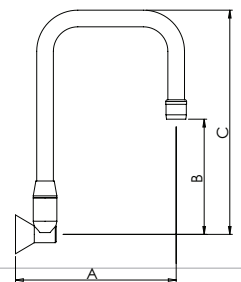

CLASSIC WALL SQUARE SWIVEL SPOUT

	A	B	C
SP140	185	130	255
Restricted Swivel			
SP140R	185	130	255