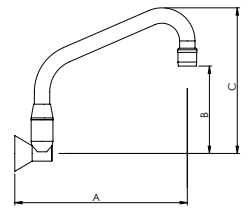

CLASSIC WALL MOUNTED BASIN | BATH | SINK

CLASSIC WALL STANDARD SWIVEL SPOUT

	A	B	C
SP110	215	110	180
SP111	265	150	220
SP112	335	170	240
Restricted Swivel			
SP110R	215	110	180
SP111R	265	150	240