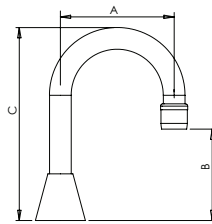

classic outlet range

CLASSIC BENCH MOUNTED BASIN | BATH | SINK

CLASSIC HOB CURVED BASIN SPOUT

	A	B	C
SP001 Fixed Outlet	100	80	170
SP002 Swivel Outlet	100	100	195
SP005 Swivel Outlet	150	115	235