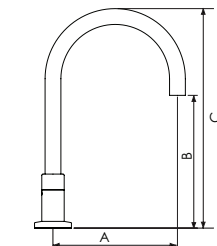

CACHE HOB CURVED SWIVEL SPOUT

	A	B	C
SPC020	150	150	265
SPC021	150	235	350
SPC026	200	125	260
Restricted Swivel			
SPC020R	150	150	265
SPC026R	200	125	260

CACHE WALL SQUARE SWIVEL SPOUT

	A	B	C
SPC140	190	135	250
Restricted Swivel			
SPC140R	190	135	250