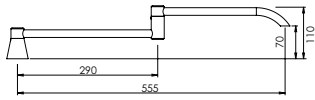

LAUNDRY OUTLET RANGE HEAVY DUTY

SP257
Hob Folding Laundry Arm