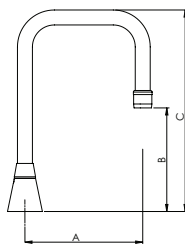

CLASSIC HOB SQUARE SWIVEL SPOUT

	A	B	C
SP040	150	130	255
Restricted Swivel			
SP040R	150	130	255