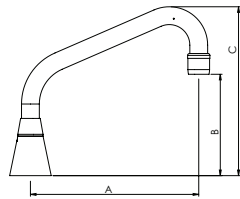

CLASSIC HOB STANDARD SWIVEL SPOUT

	A	B	C
SP010	180	110	180
SP011	230	150	220
SP012	300	170	240
Restricted Swivel			
SP010R	180	110	180
SP011R	230	150	220