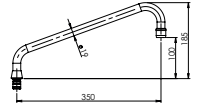

CLASSIC HOB ANGULAR SWIVEL SPOUT

| | A | B | C |
|-------------------|-----|-----|-----|
| SP030 | 155 | 135 | 255 |
| Restricted Swivel | | | |
| SP030R | 155 | 135 | 255 |

CLASSIC WALL FIXED SPOUT

| | A | B |
|--------------|-----|----|
| SP201 | 150 | 65 |
| SP202 | 175 | 65 |
| SP203 | 200 | 65 |
| SP204 | 250 | 65 |

classic range - no base

ANGULAR OUTLET WITH AERATOR

| | A | B |
|--------------|-----|-----|
| FS180 | 180 | 65 |
| FS181 | 230 | 105 |
| FS182 | 300 | 125 |

CURVED OUTLET WITH AERATOR

| | A | B |
|--------------|-----|-----|
| FS184 | 150 | 100 |
| FS185 | 200 | 135 |

LONG REACH SWIVEL ARM WITH 1/2" BSP THREAD

| | A | B |
|--------------|-----|----|
| FS188 | 150 | 55 |
| FS187 | 300 | 75 |

SWIVEL REACH SPOUT TYPE M

| | A | B |
|--------------|-----|-----|
| FS708 | 350 | 185 |