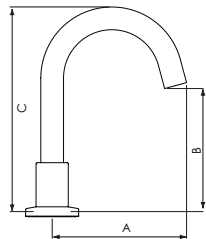

streamline cache outlet range

CACHE BENCH MOUNTED BASIN | BATH | SINK

CACHE CURVED BASIN SPOUT

| | A | B | C |
|-----------------------------|-----|-----|-----|
| SPC001 Fixed Outlet | 115 | 100 | 175 |
| SPC002 Swivel Outlet | 115 | 120 | 195 |
| SPC005 Fixed Outlet | 155 | 98 | 190 |