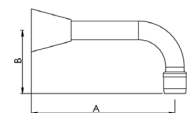

CLASSIC WALL FIXED SPOUT

	A	B
SP201	150	65
SP202	175	65
SP203	200	65
SP204	250	65