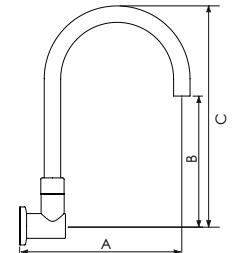

streamline cache outlet range

CACHE BENCH MOUNTED BASIN | BATH | SINK

CACHE CURVED BASIN SPOUT

| | A | B | C |
|-----------------------------|-----|-----|-----|
| SPC001 Fixed Outlet | 115 | 100 | 175 |
| SPC002 Swivel Outlet | 115 | 120 | 195 |
| SPC005 Fixed Outlet | 155 | 98 | 190 |

CACHE WALL MOUNTED BASIN | BATH | SINK

CACHE WALL STANDARD SWIVEL SPOUT

| | A | B | C |
|-------------------|-----|-----|-----|
| SPC110 | 220 | 95 | 175 |
| SPC111 | 270 | 135 | 215 |
| SPC112 | 340 | 160 | 235 |
| Restricted Swivel | | | |
| SPC110R | 220 | 95 | 175 |
| SPC111R | 270 | 135 | 215 |

CACHE HOB STANDARD SWIVEL SPOUT

| | A | B | C |
|-------------------|-----|-----|-----|
| SPC010 | 180 | 100 | 185 |
| SPC011 | 230 | 145 | 225 |
| SPC012 | 300 | 165 | 245 |
| Restricted Swivel | | | |
| SPC011R | 230 | 145 | 225 |

CACHE WALL CURVED SWIVEL SPOUT

| | A | B | C |
|-------------------|-----|-----|-----|
| SPC120 | 190 | 145 | 255 |
| SPC121 | 190 | 225 | 340 |
| SPC126 | 240 | 115 | 260 |
| Restricted Swivel | | | |
| SPC120R | 190 | 145 | 255 |
| SPC126R | 240 | 115 | 260 |