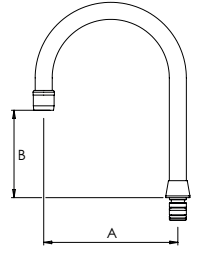

CLASSIC HOB ANGULAR SWIVEL SPOUT

| | A | B | C |
|-------------------|-----|-----|-----|
| SP030 | 155 | 135 | 255 |
| Restricted Swivel | | | |
| SP030R | 155 | 135 | 255 |

CLASSIC WALL FIXED SPOUT

| | A | B |
|--------------|-----|----|
| SP201 | 150 | 65 |
| SP202 | 175 | 65 |
| SP203 | 200 | 65 |
| SP204 | 250 | 65 |

classic range - no base

ANGULAR OUTLET WITH AERATOR

| | A | B |
|--------------|-----|-----|
| FS180 | 180 | 65 |
| FS181 | 230 | 105 |
| FS182 | 300 | 125 |

CURVED OUTLET WITH AERATOR

| | A | B |
|--------------|-----|-----|
| FS184 | 150 | 100 |
| FS185 | 200 | 135 |

LONG REACH SWIVEL ARM WITH 1/2" BSP THREAD

| | A | B |
|--------------|-----|----|
| FS188 | 150 | 55 |
| FS187 | 300 | 75 |

SWIVEL REACH SPOUT TYPE M

| | A | B |
|--------------|-----|-----|
| FS708 | 350 | 185 |