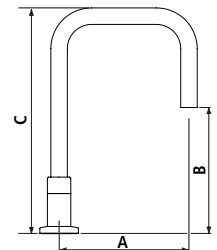

CACHE HOB SQUARE SWIVEL SPOUT

	A	B	C
SPC040	155	145	260
Restricted Swivel			
SPC040R	155	145	260