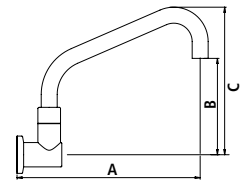

streamline cache outlet range

CACHE BENCH MOUNTED BASIN | BATH | SINK

CACHE CURVED BASIN SPOUT

| | A | B | C |
|-----------------------------|-----|-----|-----|
| SPC001 Fixed Outlet | 115 | 100 | 175 |
| SPC002 Swivel Outlet | 115 | 120 | 195 |
| SPC005 Fixed Outlet | 155 | 98 | 190 |

CACHE WALL MOUNTED BASIN | BATH | SINK

CACHE WALL STANDARD SWIVEL SPOUT

| | A | B | C |
|-------------------|-----|-----|-----|
| SPC110 | 220 | 95 | 175 |
| SPC111 | 270 | 135 | 215 |
| SPC112 | 340 | 160 | 235 |
| Restricted Swivel | | | |
| SPC110R | 220 | 95 | 175 |
| SPC111R | 270 | 135 | 215 |