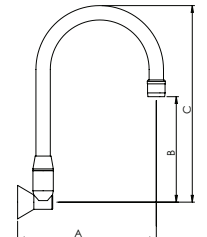

CLASSIC WALL CURVED SWIVEL SPOUT

	A	B	C
SP120	185	140	260
SP121	185	225	345
SP126	235	125	265
Restricted Swivel			
SP120R	185	140	260
SP121R	185	225	345
SP126R	240	115	260