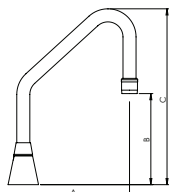

CLASSIC WALL SQUARE SWIVEL SPOUT

| | A | B | C |
|-------------------|-----|-----|-----|
| SP140 | 185 | 130 | 255 |
| Restricted Swivel | | | |
| SP140R | 185 | 130 | 255 |

CLASSIC HOB SQUARE SWIVEL SPOUT

| | A | B | C |
|-------------------|-----|-----|-----|
| SP040 | 150 | 130 | 255 |
| Restricted Swivel | | | |
| SP040R | 150 | 130 | 255 |

CLASSIC WALL ANGULAR SWIVEL SPOUT

| | A | B | C |
|-------------------|-----|-----|-----|
| SP130 | 190 | 135 | 255 |
| Restricted Swivel | | | |
| SP130R | 190 | 135 | 255 |

CLASSIC HOB ANGULAR SWIVEL SPOUT

| | A | B | C |
|-------------------|-----|-----|-----|
| SP030 | 155 | 135 | 255 |
| Restricted Swivel | | | |
| SP030R | 155 | 135 | 255 |

CLASSIC WALL FIXED SPOUT

| | A | B |
|--------------|-----|----|
| SP201 | 150 | 65 |
| SP202 | 175 | 65 |
| SP203 | 200 | 65 |
| SP204 | 250 | 65 |

classic range - no base

ANGULAR OUTLET WITH AERATOR

| | A | B |
|--------------|-----|-----|
| FS180 | 180 | 65 |
| FS181 | 230 | 105 |
| FS182 | 300 | 125 |

CURVED OUTLET WITH AERATOR

| | A | B |
|--------------|-----|-----|
| FS184 | 150 | 100 |
| FS185 | 200 | 135 |