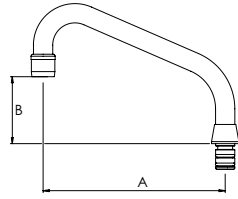

| | A | B | C |
|-------------------|-----|-----|-----|
| SP040 | 150 | 130 | 255 |
| Restricted Swivel | | | |
| SP040R | 150 | 130 | 255 |

CLASSIC WALL ANGULAR SWIVEL SPOUT

| | A | B | C |
|-------------------|-----|-----|-----|
| SP130 | 190 | 135 | 255 |
| Restricted Swivel | | | |
| SP130R | 190 | 135 | 255 |

CLASSIC HOB ANGULAR SWIVEL SPOUT

| | A | B | C |
|-------------------|-----|-----|-----|
| SP030 | 155 | 135 | 255 |
| Restricted Swivel | | | |
| SP030R | 155 | 135 | 255 |

CLASSIC WALL FIXED SPOUT

| | A | B |
|--------------|-----|----|
| SP201 | 150 | 65 |
| SP202 | 175 | 65 |
| SP203 | 200 | 65 |
| SP204 | 250 | 65 |

classic range - no base

ANGULAR OUTLET WITH AERATOR

| | A | B |
|--------------|-----|-----|
| FS180 | 180 | 65 |
| FS181 | 230 | 105 |
| FS182 | 300 | 125 |

CURVED OUTLET WITH AERATOR

| | A | B |
|--------------|-----|-----|
| FS184 | 150 | 100 |
| FS185 | 200 | 135 |