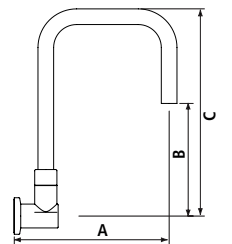

Delivering water that works for life

Premium quality outlets designed and manufactured to provide superior performance and durability with a wide range of attachments to meet your application needs. Streamline Cache and Classic ranges combine function with style to create visually appealing yet durable outlets. Manufactured from DR (Dezincification Resistant) Brass with a high quality chrome finish for extra durability and a longer life. **Enware also manufacture spouts to order contact us to discuss a solution to fit your specific needs.**

streamline cache outlet range

CACHE BENCH MOUNTED BASIN | BATH | SINK

CACHE CURVED BASIN SPOUT

	A	B	C
SPC001 Fixed Outlet	115	100	175
SPC002 Swivel Outlet	115	120	195
SPC005 Fixed Outlet	155	98	190

CACHE WALL MOUNTED BASIN | BATH | SINK

CACHE WALL STANDARD SWIVEL SPOUT

	A	B	C
SPC110	220	95	175
SPC111	270	135	215
SPC112	340	160	235
Restricted Swivel			
SPC110R	220	95	175
SPC111R	270	135	215

CACHE HOB STANDARD SWIVEL SPOUT

	A	B	C
SPC010	180	100	185
SPC011	230	145	225
SPC012	300	165	245
Restricted Swivel			
SPC011R	230	145	225

CACHE WALL CURVED SWIVEL SPOUT

	A	B	C
SPC120	190	145	255
SPC121	190	225	340
SPC126	240	115	260
Restricted Swivel			
SPC120R	190	145	255
SPC126R	240	115	260

CACHE HOB CURVED SWIVEL SPOUT

	A	B	C
SPC020	150	150	265
SPC021	150	235	350
SPC026	200	125	260
Restricted Swivel			
SPC020R	150	150	265
SPC026R	200	125	260

CACHE WALL SQUARE SWIVEL SPOUT

	A	B	C
SPC140	190	135	250
Restricted Swivel			
SPC140R	190	135	250

CACHE HOB SQUARE SWIVEL SPOUT

	A	B	C
SPC040	155	145	260
Restricted Swivel			
SPC040R	155	145	260

CACHE WALL ANGULAR SWIVEL SPOUT

	A	B	C
SPC130	195	135	255
Restricted Swivel			
SPC130R	195	135	255

CACHE HOB ANGULAR SWIVEL SPOUT

	A	B	C
SPC030	150	145	260
Restricted Swivel			
SPC030R	150	145	260

CACHE WALL FIXED SPOUT

	A
SPC201	155
SPC202	180
SPC203	205