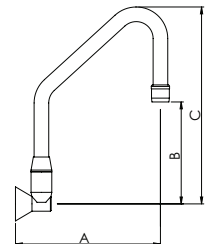

CLASSIC HOB CURVED SWIVEL SPOUT

| | A | B | C |
|-------------------|-----|-----|-----|
| SP020 | 150 | 140 | 260 |
| SP021 | 150 | 225 | 345 |
| SP026 | 200 | 125 | 260 |
| Restricted Swivel | | | |
| SP020R | 150 | 140 | 260 |
| SP021R | 150 | 225 | 345 |
| SP026R | 200 | 125 | 260 |

CLASSIC WALL SQUARE SWIVEL SPOUT

| | A | B | C |
|-------------------|-----|-----|-----|
| SP140 | 185 | 130 | 255 |
| Restricted Swivel | | | |
| SP140R | 185 | 130 | 255 |

CLASSIC HOB SQUARE SWIVEL SPOUT

| | A | B | C |
|-------------------|-----|-----|-----|
| SP040 | 150 | 130 | 255 |
| Restricted Swivel | | | |
| SP040R | 150 | 130 | 255 |

CLASSIC WALL ANGULAR SWIVEL SPOUT

| | A | B | C |
|-------------------|-----|-----|-----|
| SP130 | 190 | 135 | 255 |
| Restricted Swivel | | | |
| SP130R | 190 | 135 | 255 |