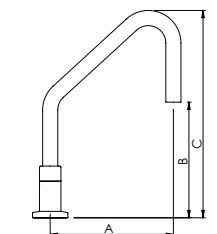

CACHE WALL SQUARE SWIVEL SPOUT

| | A | B | C |
|-------------------|-----|-----|-----|
| SPC140 | 190 | 135 | 250 |
| Restricted Swivel | | | |
| SPC140R | 190 | 135 | 250 |

CACHE HOB SQUARE SWIVEL SPOUT

| | A | B | C |
|-------------------|-----|-----|-----|
| SPC040 | 155 | 145 | 260 |
| Restricted Swivel | | | |
| SPC040R | 155 | 145 | 260 |

CACHE WALL ANGULAR SWIVEL SPOUT

| | A | B | C |
|-------------------|-----|-----|-----|
| SPC130 | 195 | 135 | 255 |
| Restricted Swivel | | | |
| SPC130R | 195 | 135 | 255 |

CACHE HOB ANGULAR SWIVEL SPOUT

| | A | B | C |
|-------------------|-----|-----|-----|
| SPC030 | 150 | 145 | 260 |
| Restricted Swivel | | | |
| SPC030R | 150 | 145 | 260 |

CACHE WALL FIXED SPOUT

| | A |
|---------------|-----|
| SPC201 | 155 |
| SPC202 | 180 |
| SPC203 | 205 |