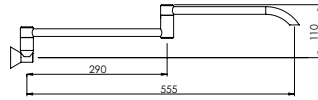

SP256
Wall Folding Laundry Arm

CLASSIC ATTACHMENTS

SP301	Aerator No.1
SP325	Fixed Spray No.5
SP329	Ablution Attachment No.8
SP303	Anti-vandal Aerator No.7
SP310	Tube Nozzle No.2
SP320	Hose Adaptor No.3 15mm 1/2" BSB
SP321	Hose Adaptor No.3 20mm 3/4" BSB

CACHE ATTACHMENTS

SPC301	Aerator
SP301LF	Laminar Flow

ENWARE SHOWER RANGE

Includes anti-vandal options, hand held showers and trigger activated shampoo sprays ideal for demanding commercial applications; from hospitals and hotels, to sporting facilities and public areas.