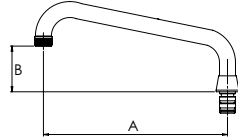

CLASSIC HOB ANGULAR SWIVEL SPOUT

| | A | B | C |
|-------------------|-----|-----|-----|
| SP030 | 155 | 135 | 255 |
| Restricted Swivel | | | |
| SP030R | 155 | 135 | 255 |

CLASSIC WALL FIXED SPOUT

| | A | B |
|--------------|-----|----|
| SP201 | 150 | 65 |
| SP202 | 175 | 65 |
| SP203 | 200 | 65 |
| SP204 | 250 | 65 |

classic range - no base

ANGULAR OUTLET WITH AERATOR

| | A | B |
|--------------|-----|-----|
| FS180 | 180 | 65 |
| FS181 | 230 | 105 |
| FS182 | 300 | 125 |

CURVED OUTLET WITH AERATOR

| | A | B |
|--------------|-----|-----|
| FS184 | 150 | 100 |
| FS185 | 200 | 135 |

LONG REACH SWIVEL ARM WITH 1/2" BSP THREAD

| | A | B |
|--------------|-----|----|
| FS188 | 150 | 55 |
| FS187 | 300 | 75 |

SWIVEL REACH SPOUT TYPE M

| | A | B |
|--------------|-----|-----|
| FS708 | 350 | 185 |