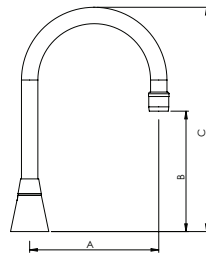

CLASSIC HOB CURVED SWIVEL SPOUT

	A	B	C
SP020	150	140	260
SP021	150	225	345
SP026	200	125	260
Restricted Swivel			
SP020R	150	140	260
SP021R	150	225	345
SP026R	200	125	260