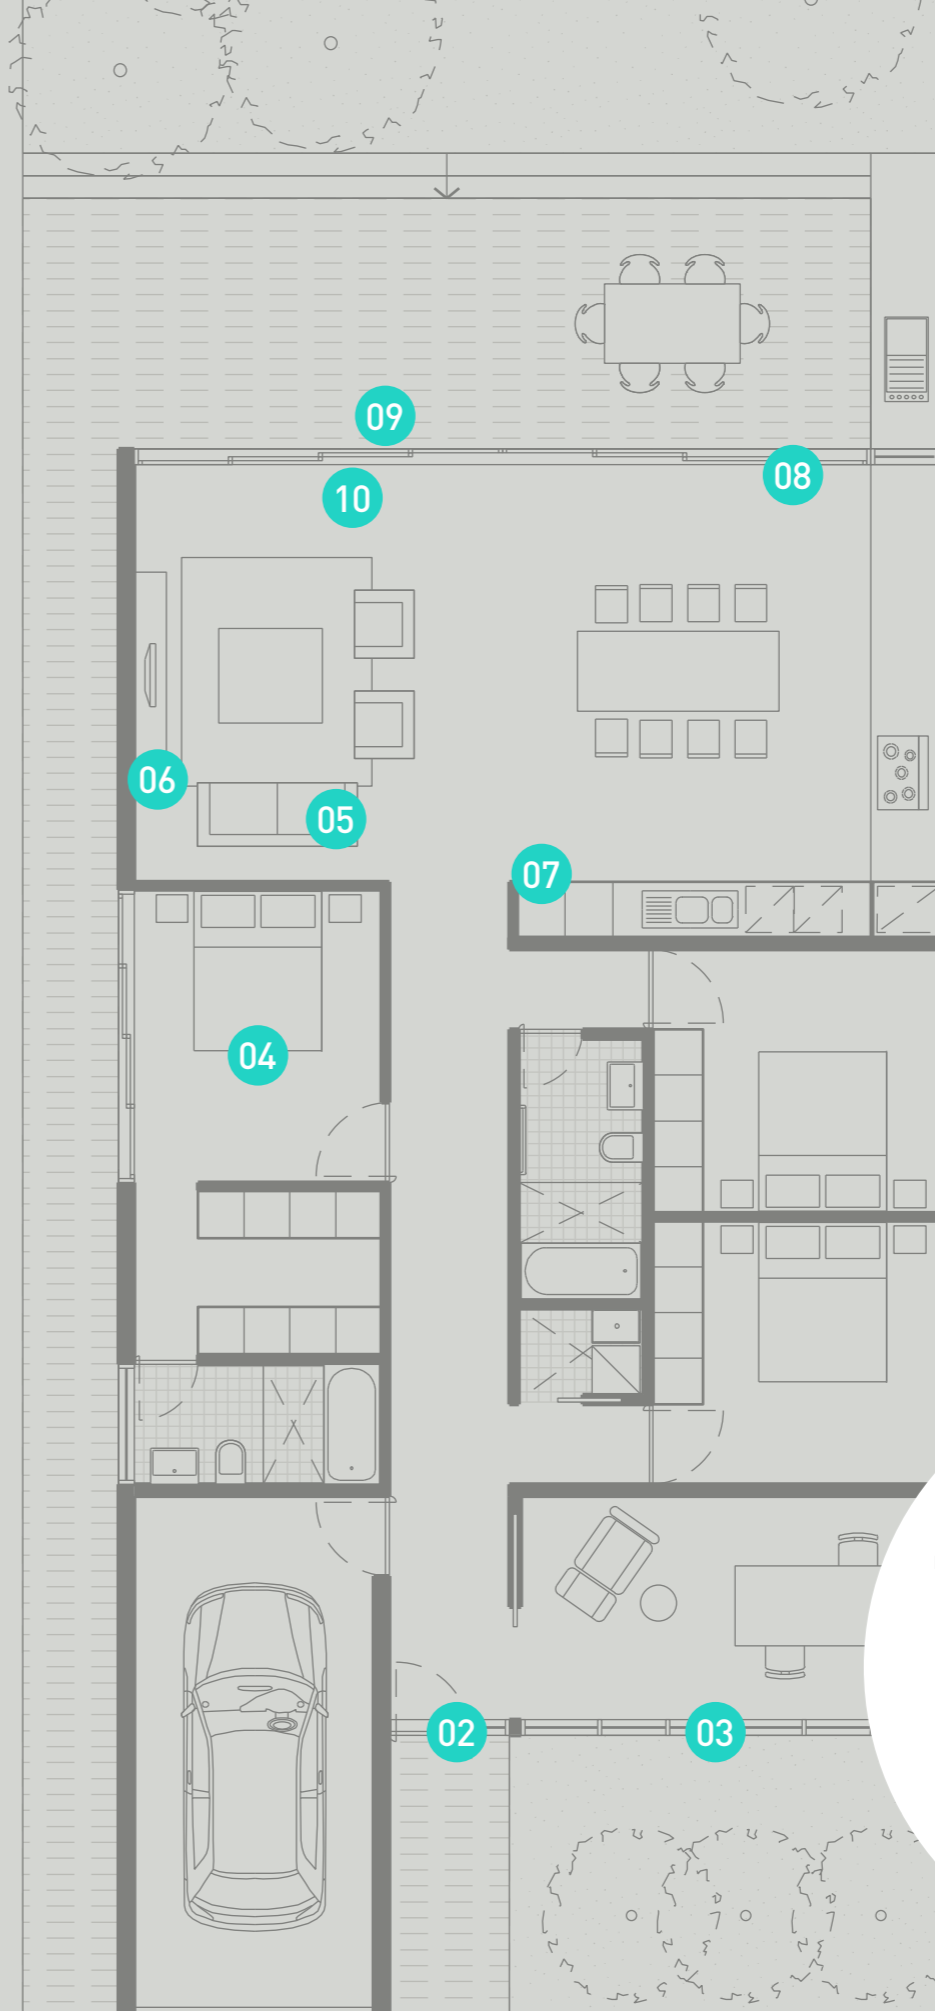

03

SAFETY 'LIVED IN'

A 'Lived In' scenario is great for when you're on holiday. This setting activates blinds and lighting at specific times to deter intruders.

04

AUTO 'GOODNIGHT'

A 'Goodnight' scenario can turn off all lighting and shut all blinds, shutters and curtains when you go to bed.

05

APP CONTROL

Using a laptop, iPad, iPhone or Android phone, you can control sound, lighting, temperature and your intercom without having to leave the comfort of your couch.

06

AUTO 'MOVIE'

Program a 'movie' scenario to set the scene: dim the lights and close the blinds for perfect viewing.

07

ENERGY MONITORING

View total everyday usage data from any touchscreen. Being aware is the first step to saving energy.

08

TIMERS & SENSORS

By using timers and sensors, have your blinds, shutters and curtains open and close according to natural light levels outside — this can help reduce energy consumption and keep your home more comfortable.

09

ENTERTAINMENT

By programming an 'Entertaining' scenario, you can create the perfect ambience. One button can dim the lights on your verandah, start your 'Party' playlist and illuminate your garden lights.

10

TEMPERATURE CONTROL

Remotely turning on your home air-conditioning using your mobile device ensures your home is the perfect temperature upon arrival.

KEY DIFFERENCES OF A MyHOME SYSTEM

MODULARITY & EXPANDABILITY
Unlike other systems, you only need to install and pay for the functions you want, not a huge complex system you'll never use. Once you have the basics installed you can add additional functions later. All of the functions might not be within your budget initially, but can be added easily in the future.

UNIFORMITY
Conventional devices, such as powerpoints, share the same design aesthetic as automation control devices, so all of your switch plates will look great together.

EASE-OF-USE
The MyHOME automation system is easy to install, saving you on installation costs. Anyone can use the system, from techy types to technophobes.

MyHOME systems are for everyone, regardless of budget and skillfulness with technology. If you are keen to learn more, the best thing to do is speak with a MyHOME installer. They can customise a system to suit your lifestyle and budget. Our Customer Service team can help you find an accredited installer. Give them a call on 1300 369 777.