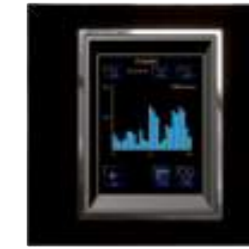

ENERGY MONITORING SYSTEM

It pays to be aware! See how much gas, water and electricity your home is consuming and even how much power your solar panels are generating. By setting tariff values you can keep track of how much your next bill is likely to be too. Here are some examples of what you can display:

- Instantaneous consumption
- Daily and monthly consumption
- Total consumption for the last 12 months

Legrand MyHOME 3.5" Multimedia Touchscreen
573958, 576483