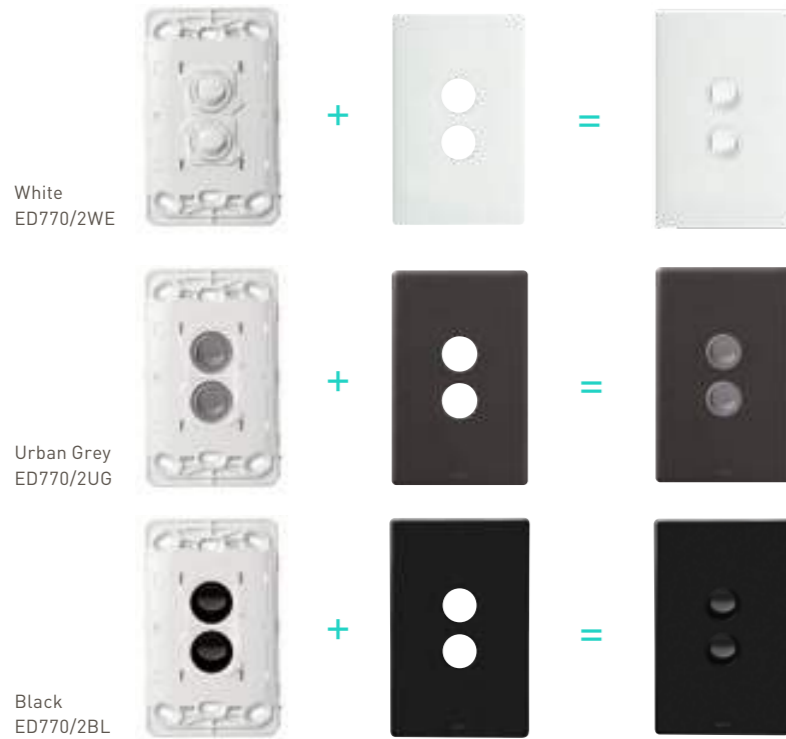

LIQUID GLOSS

Lustrous high gloss finishes for an ultra slick look.
Legrand Excel Life 1 Gang Switch
ED770/1WE, ED770/1PLIC

HOW TO MAKE EXCEL LIFE™

1. CHOOSE YOUR BASE COLOUR

2. CHOOSE YOUR COVERPLATE COLOUR

3. VOILÀ!

TECH TOUCH

Illuminated switch rings and electronic push-buttons give a modern touch.
Legrand Excel Life 3 Gang Push-button Switches
ED770/3GPLWE, ED770/3PLDI, EM883WE

Legrand Excel Life Multi-Gang TV/AV and Powerpoints
ECCW3WPLWE, ED777XWE, EM803SURGEWE, ED770/2GPLWE, EMFFFOXWE, EMRJ45C6WE