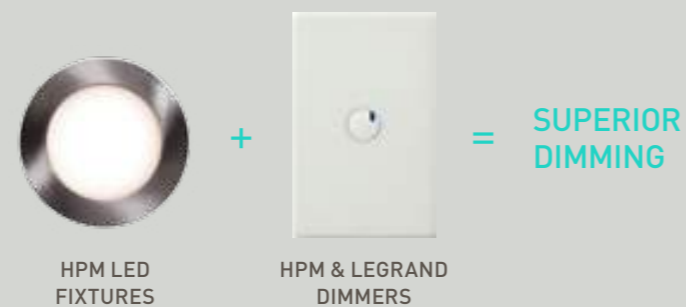

Choose the winning combination of HPM LED fixtures and HPM or Legrand dimmers to ensure superior performance — including smooth dimming with no flickering, reliability and long life.

GUIDE TO LIGHT PERFORMANCE