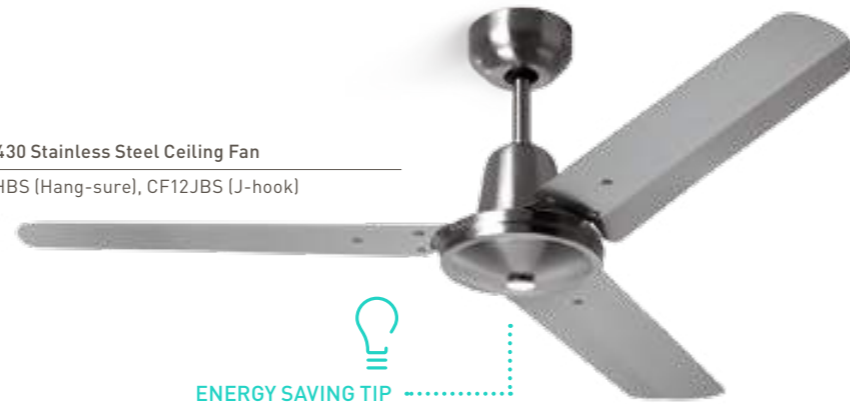

HPM 430 Stainless Steel Ceiling Fan
CF12HBS (Hang-sure), CF12JBS (J-hook)

ENERGY SAVING TIP

Ceiling fans increase the efficiency of air-conditioning and heating.

KICK OFF YOUR SHOES AND CREATE TRANQUILITY WITH SOME CAREFULLY CHOSEN PIECES.