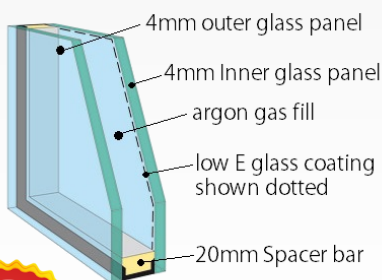

Before

Let Nu-Eco replace your windows

After

Thermally efficient Double Glazing

WE CAN REPLACE YOUR OLD WINDOWS

OUR PROFESSIONAL INSTALLATION CREW WILL MEASURE, REMOVE AND REPLACE YOUR OLD TIMBER, STEEL OR ALUMINIUM WINDOWS WITH NU-ECO THERMALLY EFFICIENT DOUBLE GLAZED WINDOWS AND DOORS. CALL US TO FIND OUT HOW YOU CAN SAVE MONEY ON YOUR HOUSEHOLD RUNNING COSTS.....