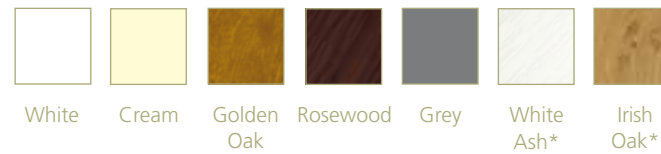

Stylish versatility

Flexible and sophisticated, Lifestyle French doors are available in a range of sizes up to 2.5 metres wide, providing an impressive entrance to your garden. A tasteful choice of colours allows your doors to compliment your home or conservatory. Whether you are looking for classic white or elegant cream, or if you prefer the natural appearance of rosewood or golden oak, we have a style that's right for you.