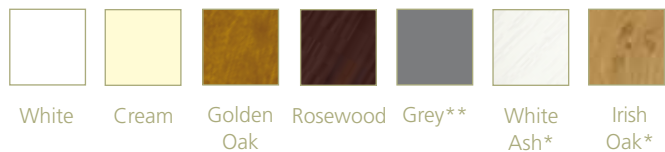

Space, light and peace of mind

Whatever your preference of door style, we go to great lengths to ensure that every aspect of a Lifestyle door is manufactured and presented to the highest quality. Tested to BS7412 standards, we know that our doors meet all the Building Regulations requirements, that's why we offer a full 10-year profiles guarantee on all our Lifestyle products.

Choose a door from the Lifestyle collection and create a stylish, value-adding feature to your home whilst you enjoy the feeling of space, light and luxury living. All products can be manufactured in alternate colours not shown in this brochure, please ask for details.