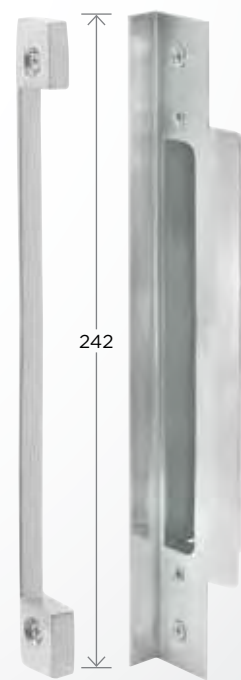

# CONTENTS

---

- 2 Lock Cases and Accessories**
  - 2 Euro Sash Lock Cases, Rebate Kits
  - 4 Euro Roller Bolt Lock Cases, Rebate Kits
  - 6 Euro Sliding Door Lock Cases, Euro Dead Bolt Cases, Rebate Kits, Cylinders
  - 8 Lever Sash Lock Cases, Privacy Lock Cases, Rebate Kits
  - 10-11 Mortice Latch Cases, Dead Bolt Cases, Rim Locks
  
- 12 Latches and Bolts**
  - 12 Tubular and Privacy Latches, Tubular Bolts, Long Lipped Striker Plates
  
- 14 Surface Mount Bolts**
  - 14 Door and Window Barrel Bolts, Door and Window Drop Bolts  
- Locking and Non Locking
  - 15 Router Bits
  - 16 Panic Bolts, Flush Bolts, Sockets
  
- 18 Window Security Products**
  - 18 Lockable Casement Fasteners, Lockable Window Bolts
  
- 21 Numerical Index**

**Euro Cylinder Lock Case**  
9052-25 9052-30

**Rebate Kit**  
9052RK

**Euro Cylinder Lock Case - 85mm Centre**  
9068-50 9068-60

**Rebate Kit**  
9068RBS

LOCK CASES AND ACCESSORIES  
**EURO SASH LOCK CASES**  
**REBATE KITS**

Code	Description	CS	BS	CP	PB	SS
9052-25	Euro Cylinder Lock Case	64	44		•	•
9052-30	Euro Cylinder Lock Case	76	57		•	•
9052RK	Rebate Kit			•	•	•
9068-50	Euro Cylinder Lock Case - 85mm Centre	78	50		•	•
9068-60	Euro Cylinder Lock Case - 85mm Centre	88	60		•	•
9068RBS	Rebate Kit				•	•

**TABLE KEY:** all measurements in mm

**CS:** Case Size   **BS:** Backset   **CP:** Chrome Plate   **PB:** Polished Brass   **SS:** Stainless Steel

**Euro Cylinder Roller Bolt Lock Case**  
9050-25 9050-30