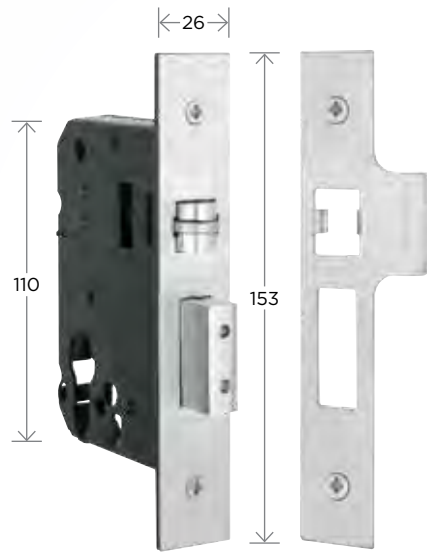

# CONTENTS

---

- 2 Lock Cases and Accessories**
  - 2 Euro Sash Lock Cases, Rebate Kits
  - 4 Euro Roller Bolt Lock Cases, Rebate Kits
  - 6 Euro Sliding Door Lock Cases, Euro Dead Bolt Cases, Rebate Kits, Cylinders
  - 8 Lever Sash Lock Cases, Privacy Lock Cases, Rebate Kits
  - 10-11 Mortice Latch Cases, Dead Bolt Cases, Rim Locks
  
- 12 Latches and Bolts**
  - 12 Tubular and Privacy Latches, Tubular Bolts, Long Lipped Striker Plates
  
- 14 Surface Mount Bolts**
  - 14 Door and Window Barrel Bolts, Door and Window Drop Bolts  
- Locking and Non Locking
  - 15 Router Bits
  - 16 Panic Bolts, Flush Bolts, Sockets
  
- 18 Window Security Products**
  - 18 Lockable Casement Fasteners, Lockable Window Bolts
  
- 21 Numerical Index**

**Euro Cylinder Lock Case**  
9052-25 9052-30

**Rebate Kit**  
9052RK

**Euro Cylinder Lock Case - 85mm Centre**  
9068-50 9068-60

**Rebate Kit**  
9068RBS

LOCK CASES AND ACCESSORIES  
**EURO SASH LOCK CASES**  
**REBATE KITS**

Code	Description	CS	BS	CP	PB	SS
9052-25	Euro Cylinder Lock Case	64	44		•	•
9052-30	Euro Cylinder Lock Case	76	57		•	•
9052RK	Rebate Kit			•	•	•
9068-50	Euro Cylinder Lock Case - 85mm Centre	78	50		•	•
9068-60	Euro Cylinder Lock Case - 85mm Centre	88	60		•	•
9068RBS	Rebate Kit				•	•

**TABLE KEY:** all measurements in mm

**CS:** Case Size   **BS:** Backset   **CP:** Chrome Plate   **PB:** Polished Brass   **SS:** Stainless Steel

**Euro Cylinder Roller Bolt Lock Case**  
9050-25 9050-30