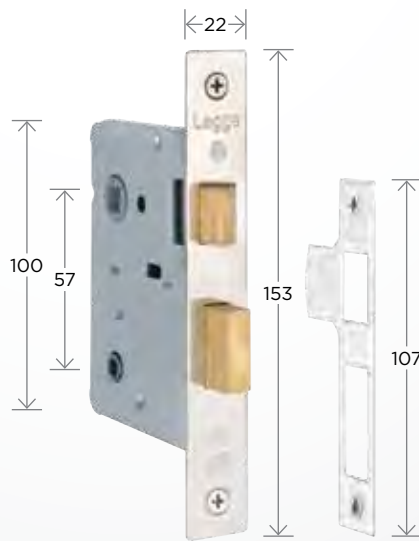

Bathroom Lock
L3751-25 L3751-30