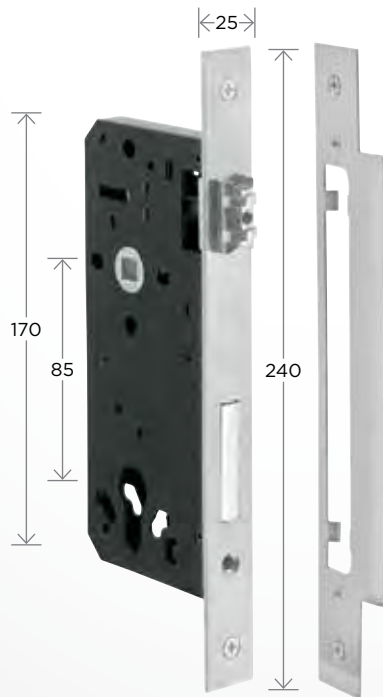

Code	Description	CS	BS	CP	PB	SS
9052-25	Euro Cylinder Lock Case	64	44		•	•
9052-30	Euro Cylinder Lock Case	76	57		•	•
9052RK	Rebate Kit			•	•	•
9068-50	Euro Cylinder Lock Case - 85mm Centre	78	50		•	•
9068-60	Euro Cylinder Lock Case - 85mm Centre	88	60		•	•
9068RBS	Rebate Kit				•	•

**TABLE KEY:** all measurements in mm

**CS:** Case Size   **BS:** Backset   **CP:** Chrome Plate   **PB:** Polished Brass   **SS:** Stainless Steel

**Euro Cylinder Roller Bolt Lock Case**  
9050-25 9050-30

**Rebate Kit**  
9050RK

**Euro Cylinder Roller Bolt Lock Case**  
9140-50 9140-60

**Rebate Kit**  
9140RBS

LOCK CASES AND ACCESSORIES  
**EURO ROLLER BOLT LOCK CASES**  
**REBATE KITS**

Code	Description	CS	BS	PB	SS
9050-25	Euro Cylinder Roller Bolt Lock Case	64	44	•	•
9050-30	Euro Cylinder Roller Bolt Lock Case	76	57	•	•
9050RK	Rebate Kit			•	•
9140-50	Euro Cylinder Roller Bolt Lock Case	78	50	•	•
9140-60	Euro Cylinder Roller Bolt Lock Case	88	60	•	•
9140RBS	Rebate Kit			•	•