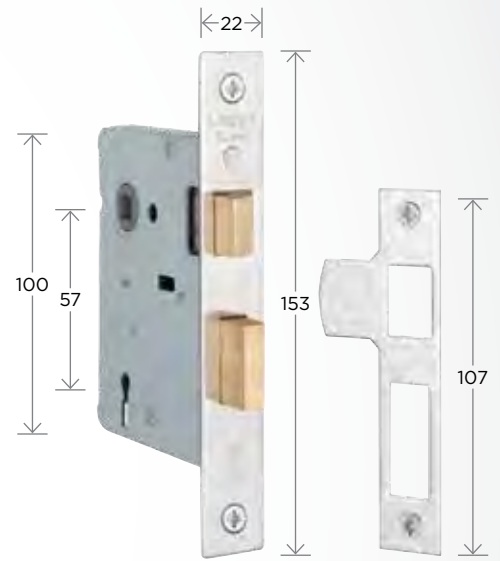

2 Lever Sash Lock
L2378