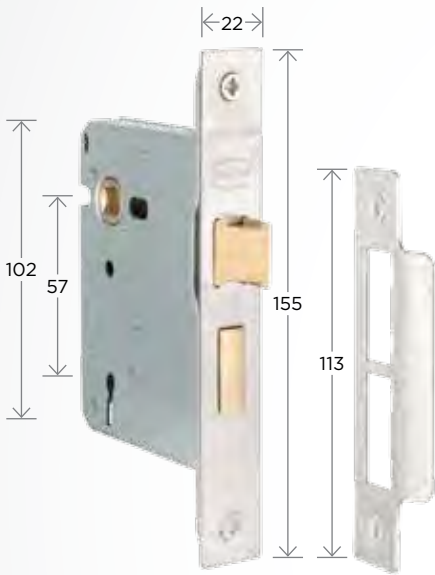

**ETP Series - PRIVACY Cylinder and Turn (not keyed)**

Use with Euro Profile Lock Case when PRIVACY function required.

**AP Series - Anti Panic Euro Cylinder**

Dual function cylinder can gain entry/egress when key is inserted on the other side.

**TABLE KEY:** all measurements in mm

**L:** Length **CS:** Case Size **BS:** Backset **CP:** Chrome Plate **PB:** Polished Brass **SS:** Stainless Steel  
**SCP:** Satin Chrome Plate

**3 Lever Sash Lock**  
2437-45 2437-57