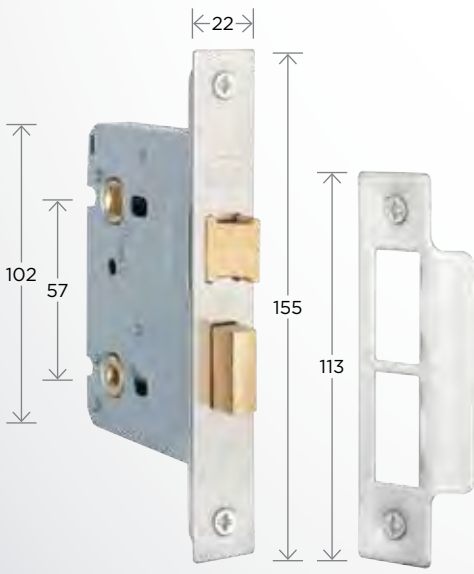

EXCELLENCE IN BOTH **SECURITY** AND **QUALITY**

Mortice Bathroom Lock
2427-45 2427-57