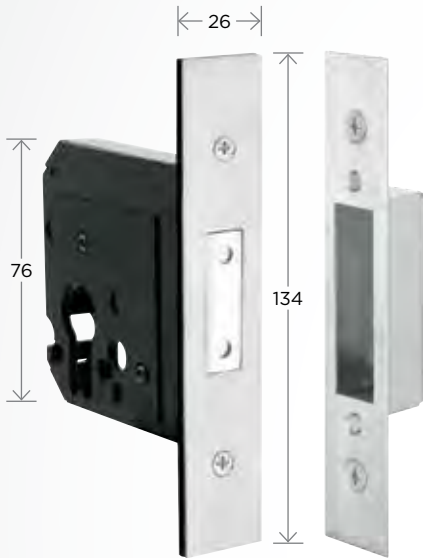

**TABLE KEY:** all measurements in mm

**CS:** Case Size   **BS:** Backset   **CP:** Chrome Plate   **PB:** Polished Brass   **SS:** Stainless Steel

**Euro Cylinder Roller Bolt Lock Case**  
9050-25 9050-30

**Rebate Kit**  
9050RK

**Euro Cylinder Roller Bolt Lock Case**  
9140-50 9140-60

**Rebate Kit**  
9140RBS

LOCK CASES AND ACCESSORIES  
**EURO ROLLER BOLT LOCK CASES**  
**REBATE KITS**

Code	Description	CS	BS	PB	SS
9050-25	Euro Cylinder Roller Bolt Lock Case	64	44	•	•
9050-30	Euro Cylinder Roller Bolt Lock Case	76	57	•	•
9050RK	Rebate Kit			•	•
9140-50	Euro Cylinder Roller Bolt Lock Case	78	50	•	•
9140-60	Euro Cylinder Roller Bolt Lock Case	88	60	•	•
9140RBS	Rebate Kit			•	•

**TABLE KEY:** all measurements in mm  
**CS:** Case Size **BS:** Backset **PB:** Polished Brass **SS:** Stainless Steel

**Euro Cylinder Dead Bolt Case**  
9071-25 9071-30

**Rebate Kit**  
9071RK

**Euro Cylinder Sliding Door Lock Case**  
9054-25 9054-30