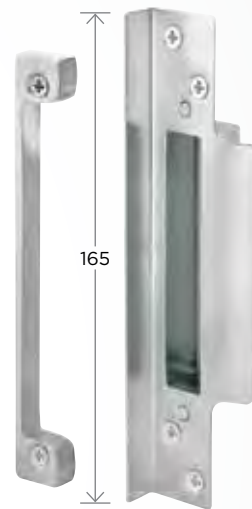

Rebate Kit
9052RK