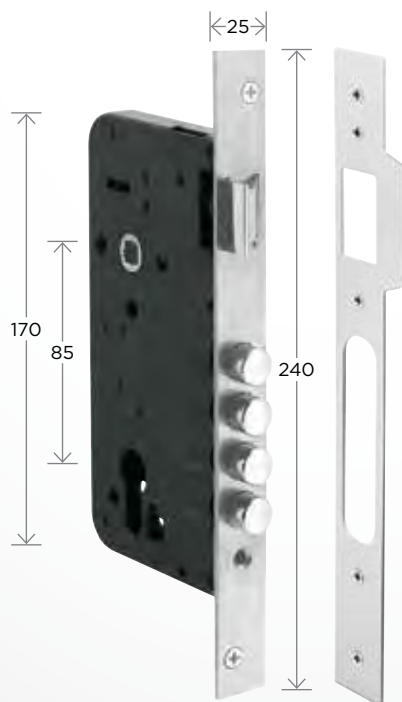

# CONTENTS

---

- 2 Lock Cases and Accessories**
  - 2 Euro Sash Lock Cases, Rebate Kits
  - 4 Euro Roller Bolt Lock Cases, Rebate Kits
  - 6 Euro Sliding Door Lock Cases, Euro Dead Bolt Cases, Rebate Kits, Cylinders
  - 8 Lever Sash Lock Cases, Privacy Lock Cases, Rebate Kits
  - 10-11 Mortice Latch Cases, Dead Bolt Cases, Rim Locks
  
- 12 Latches and Bolts**
  - 12 Tubular and Privacy Latches, Tubular Bolts, Long Lipped Striker Plates
  
- 14 Surface Mount Bolts**
  - 14 Door and Window Barrel Bolts, Door and Window Drop Bolts  
- Locking and Non Locking
  - 15 Router Bits
  - 16 Panic Bolts, Flush Bolts, Sockets
  
- 18 Window Security Products**
  - 18 Lockable Casement Fasteners, Lockable Window Bolts
  
- 21 Numerical Index**

**Euro Cylinder Lock Case**  
9052-25 9052-30

**Rebate Kit**  
9052RK

**Euro Cylinder Lock Case - 85mm Centre**  
9068-50 9068-60

**Rebate Kit**  
9068RBS

LOCK CASES AND ACCESSORIES  
**EURO SASH LOCK CASES**  
**REBATE KITS**

Code	Description	CS	BS	CP	PB	SS
9052-25	Euro Cylinder Lock Case	64	44		•	•
9052-30	Euro Cylinder Lock Case	76	57		•	•
9052RK	Rebate Kit			•	•	•
9068-50	Euro Cylinder Lock Case - 85mm Centre	78	50		•	•
9068-60	Euro Cylinder Lock Case - 85mm Centre	88	60		•	•
9068RBS	Rebate Kit				•	•

**TABLE KEY:** all measurements in mm

**CS:** Case Size   **BS:** Backset   **CP:** Chrome Plate   **PB:** Polished Brass   **SS:** Stainless Steel

**Euro Cylinder Roller Bolt Lock Case**  
9050-25 9050-30