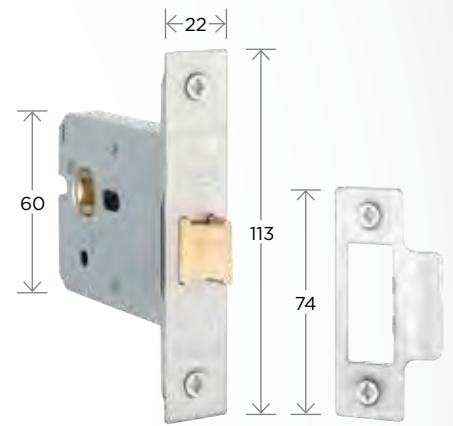

**TABLE KEY:** all measurements in mm

**CS:** Case Size   **BS:** Backset   **PB:** Polished Brass   **SCP:** Satin Chrome Plate   **NP:** Nickel Plate

**Full Case Mortice Latch**  
2437L-45 2437L-57

**Mortice Latch**  
2423-45 2423-57