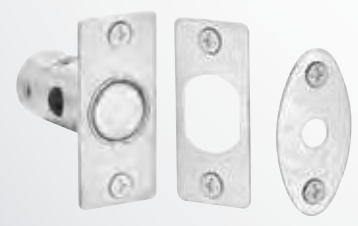

**Privacy Tubular Latch**  
TLP60

**Privacy Tubular Latch**  
TLPRIV

**Tubular Latch**  
TL25 TL30 TLG60

**Rebated Tubular Latch**  
TL25R TL30R

**Heavy Duty Tubular Latch**  
TL30HD

**Tubular Mortise Latch**  
L3721 L3722

**Privacy Bolt**  
2413 (4mm Spindle Hole)

**Sliding Door Privacy Latch**  
2414 (4mm Spindle Hole)

**Long Lipped Striker Plate**  
LLS60 LLS67 LLS83 LLS118

**Security Window Bolt**  
RB32 (Prepack 2 per card - includes RBBKEY)  
RBB32 (Single - key not Included)