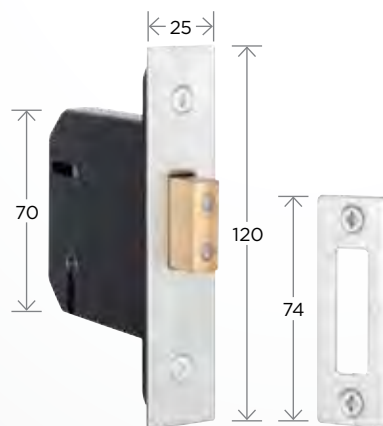

**TABLE KEY:** all measurements in mm

**CS:** Case Size   **BS:** Backset   **PB:** Polished Brass   **SCP:** Satin Chrome Plate   **NP:** Nickel Plate

**Full Case Mortice Latch**  
2437L-45 2437L-57

**Mortice Latch**  
2423-45 2423-57