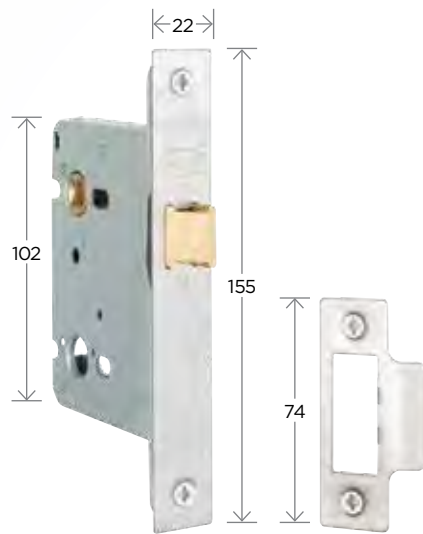

Full Case Mortice Latch
2437L-45 2437L-57